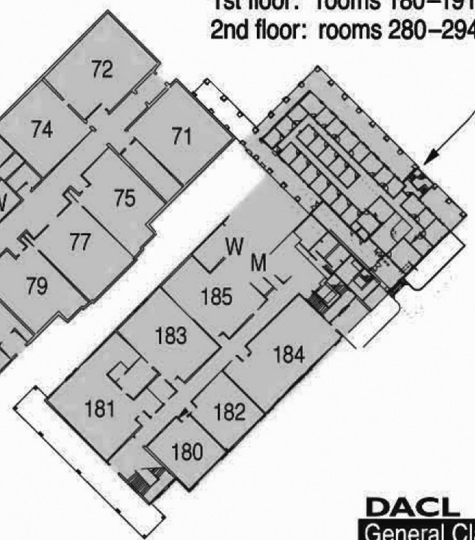

Classroom Number Prefixes

ROOM NUMBER PREFIX	CAMPUS	BUILDING NAME
DAAR	East Mesa	Academic Resources Bldg.
DACL	Central	General Classroom Bldg.
DADM	East Mesa	Digital Media Bldg.
DAEM	East Mesa	Main Building—East Mesa
DAHL	Central	Health Services Bldg.
DALR	Central	Learning Resources Bldg.
DAMA	Central	Main Building—Central
DATS	Central	Technical Studies Bldg.