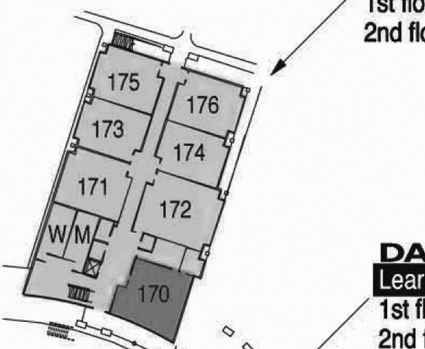

Classroom Number Prefixes

ROOM NUMBER PREFIX	CAMPUS	BUILDING NAME
DAAR	East Mesa	Academic Resources Bldg.
DACL	Central	General Classroom Bldg.
DADM	East Mesa	Digital Media Bldg.
DAEM	East Mesa	Main Building—East Mesa
DAHL	Central	Health Services Bldg.
DALR	Central	Learning Resources Bldg.
DAMA	Central	Main Building—Central
DATS	Central	Technical Studies Bldg.