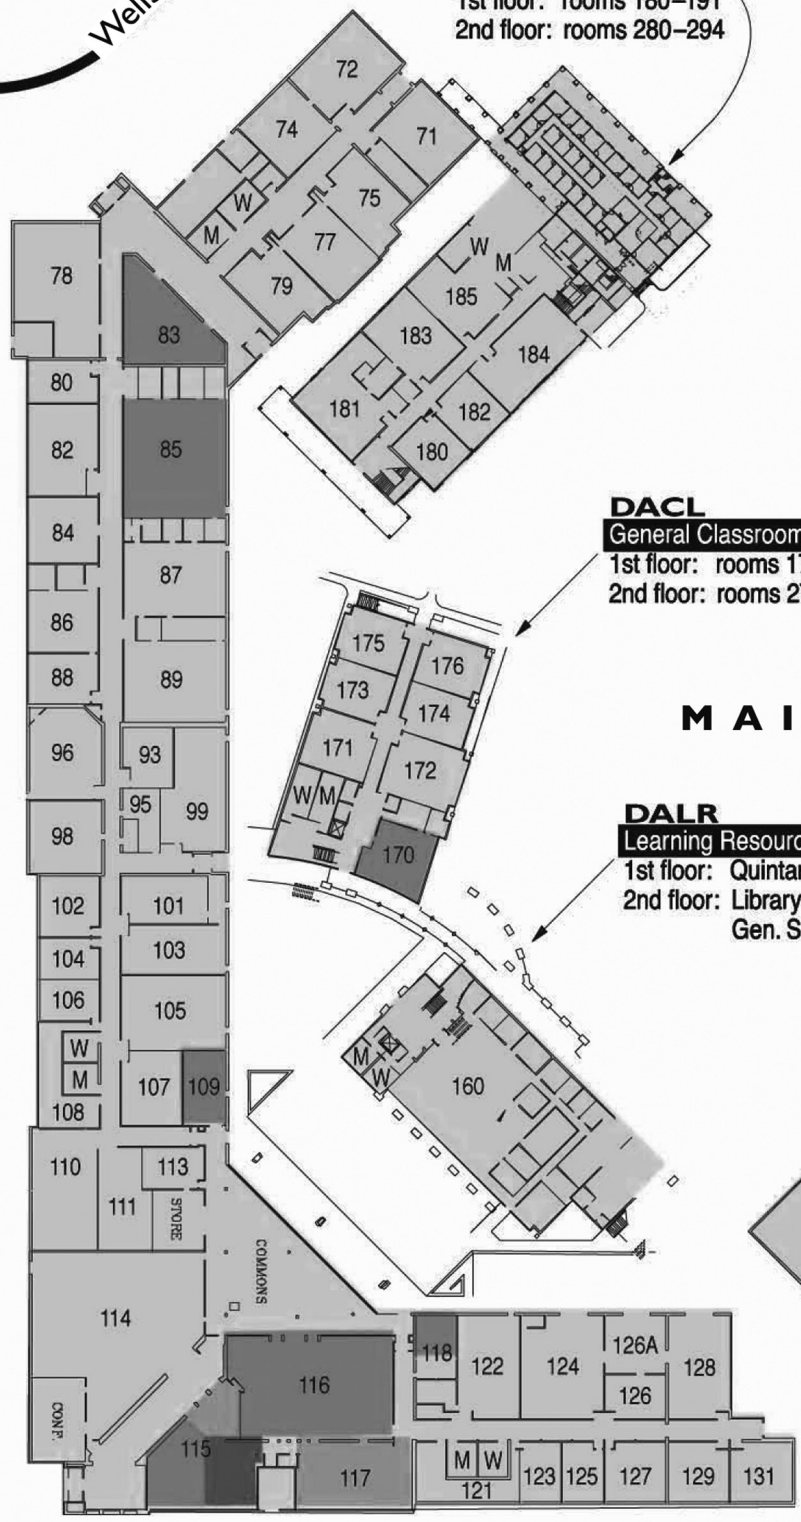

ROOM LOCATOR MAP — LAS CRUCES CENTRAL CAMPUS

DAHL
Health and Public Services
1st floor: rooms 180–191
2nd floor: rooms 280–294

DACL
General Classroom Bldg.
1st floor: rooms 170–176
2nd floor: rooms 270–276

DALR
Learning Resources Building
1st floor: Quintana Learn. Ctr. (rm. 160)
2nd floor: Library Media Ctr. (rm. 260)
Gen. Stud. Offices (rm. 265)

DATS
Technical Studies Bldg.
Rooms 141–162

DAMA
Main Building
Rooms 71–131

MAIN PARKING LOT

EAST MESA CAMPUS

To DAAR →

DAEM Bldg.

EAST MESA Entrance

DADM Bldg.

DAAR Bldg.
Insert