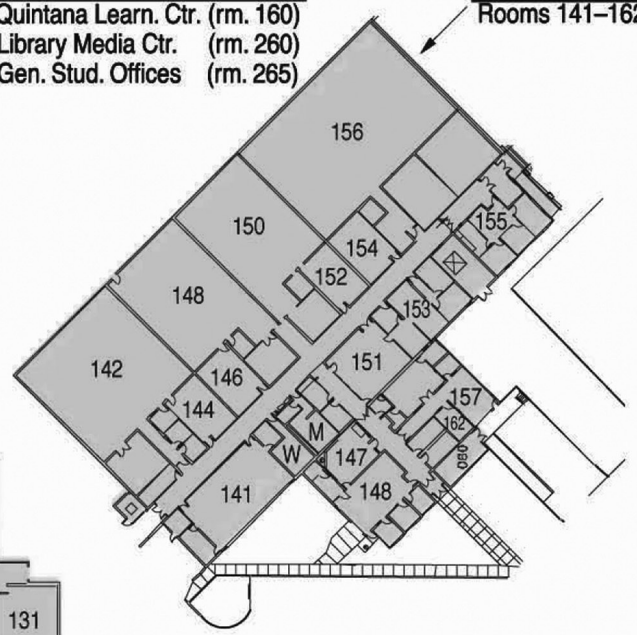

Classroom Number Prefixes

ROOM NUMBER PREFIX	CAMPUS	BUILDING NAME
DAAR	East Mesa	Academic Resources Bldg.
DACL	Central	General Classroom Bldg.
DADM	East Mesa	Digital Media Bldg.
DAEM	East Mesa	Main Building—East Mesa
DAHL	Central	Health Services Bldg.
DALR	Central	Learning Resources Bldg.
DAMA	Central	Main Building—Central
DATS	Central	Technical Studies Bldg.