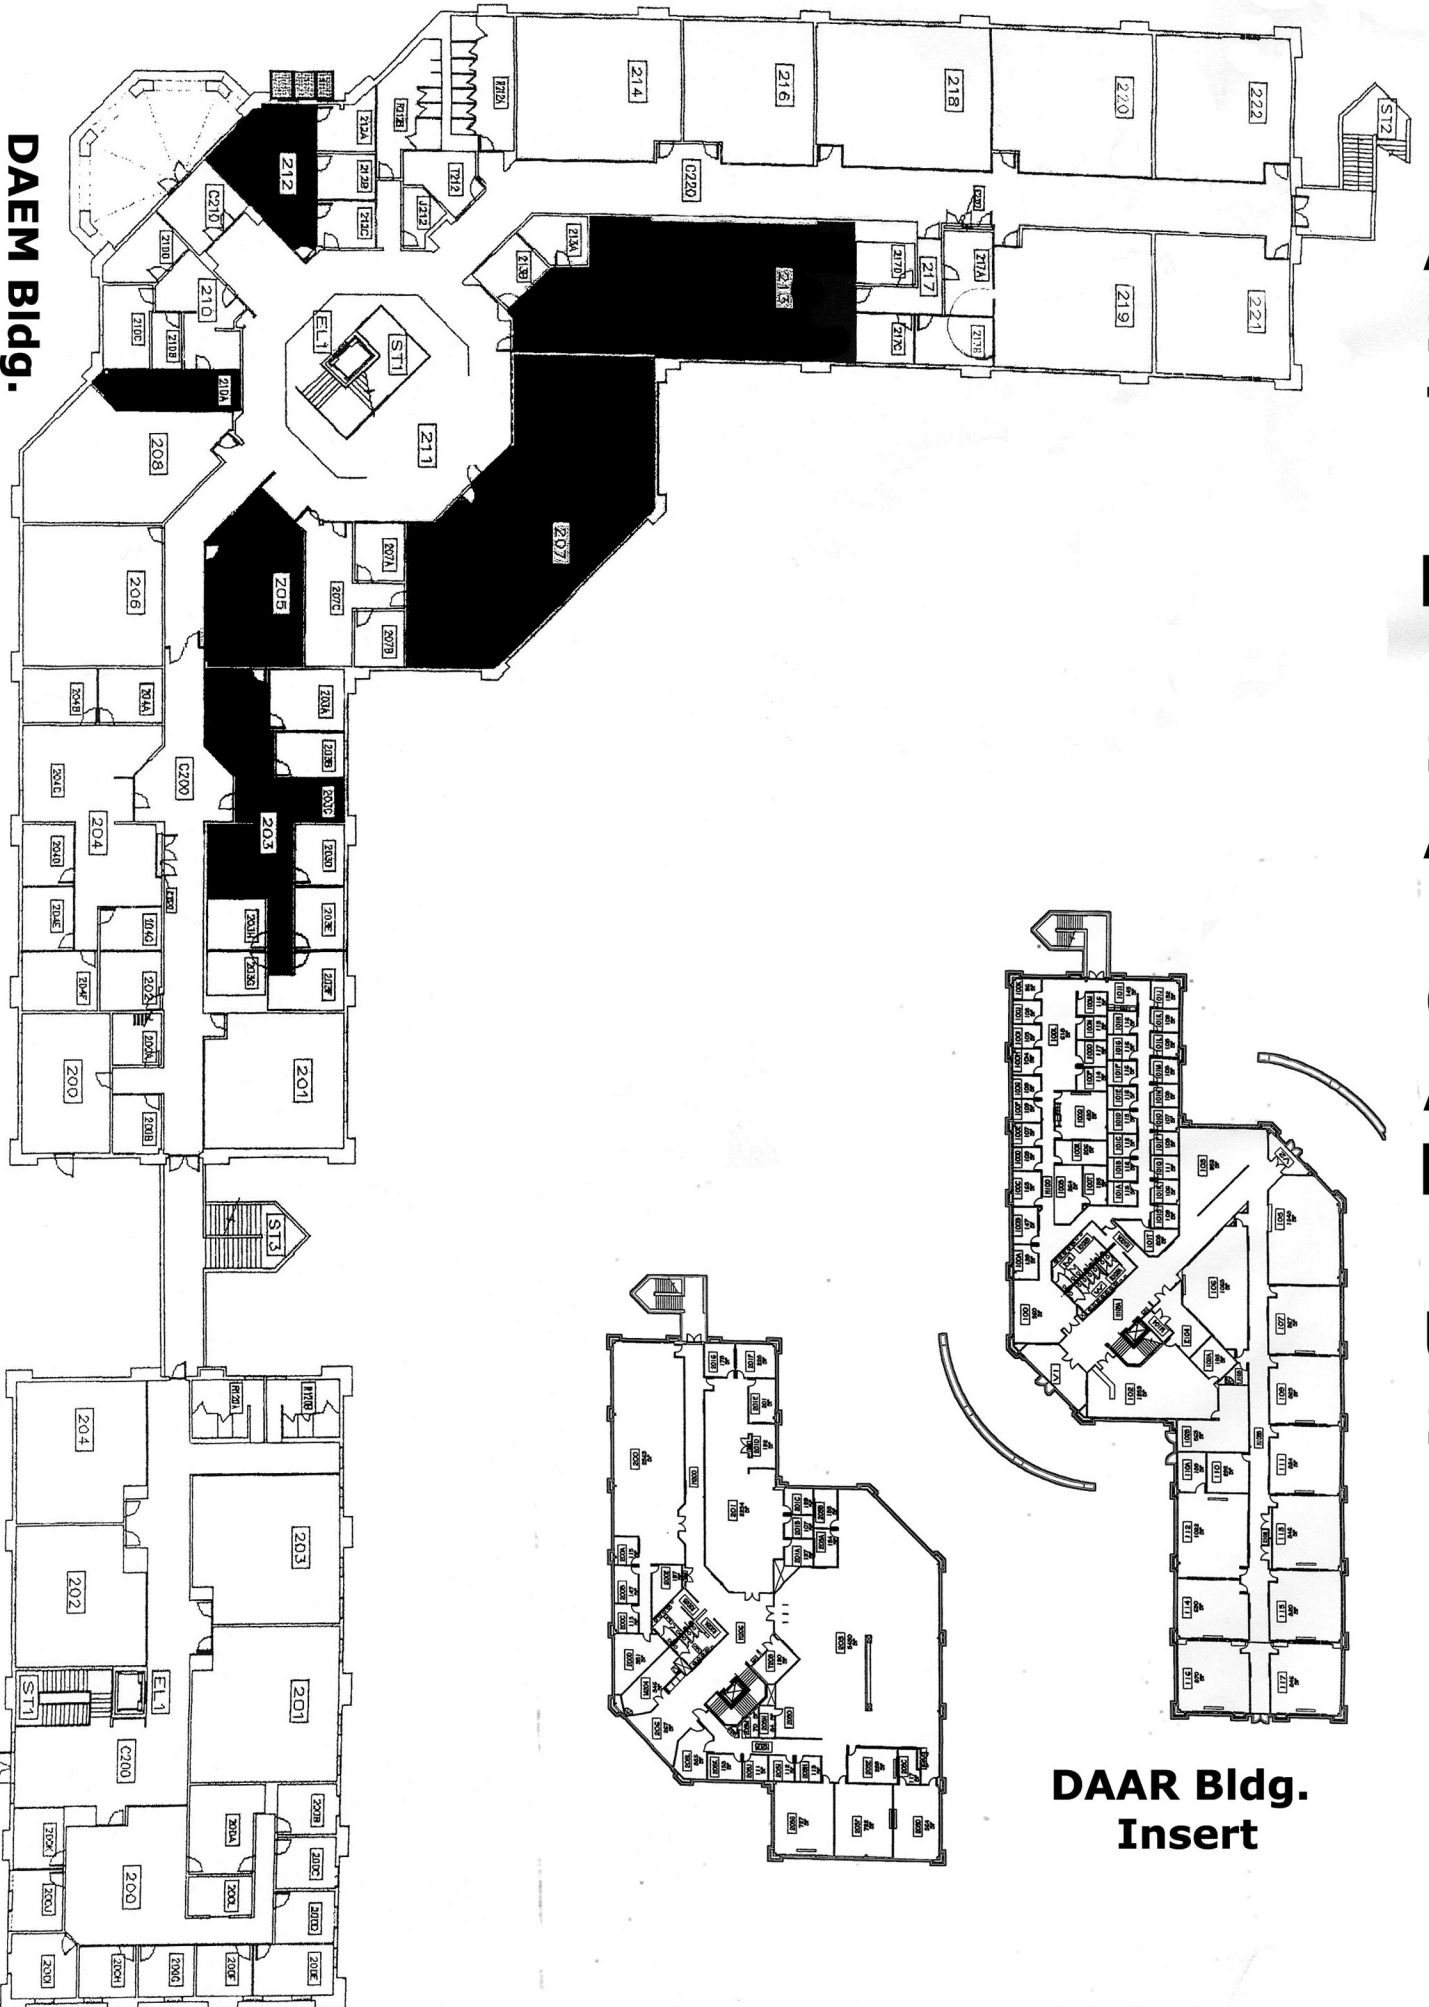

ROOM LOCATOR MAP — LAS CRUCES CENTRAL CAMPUS

DAHL
Health and Public Services
1st floor: rooms 180–191
2nd floor: rooms 280–294

DACL
General Classroom Bldg.
1st floor: rooms 170–176
2nd floor: rooms 270–276

DALR
Learning Resources Building
1st floor: Quintana Learn. Ctr. (rm. 160)
2nd floor: Library Media Ctr. (rm. 260)
Gen. Stud. Offices (rm. 265)

DATS
Technical Studies Bldg.
Rooms 141–162

DAMA
Main Building
Rooms 71–131

Classroom Number Prefixes

ROOM NUMBER PREFIX	CAMPUS	BUILDING NAME
DAAR	East Mesa	Academic Resources Bldg.
DACL	Central	General Classroom Bldg.
DADM	East Mesa	Digital Media Bldg.
DAEM	East Mesa	Main Building—East Mesa
DAHL	Central	Health Services Bldg.
DALR	Central	Learning Resources Bldg.
DAMA	Central	Main Building—Central
DATS	Central	Technical Studies Bldg.

MAIN PARKING LOT

EAST MESA CAMPUS

To DAAR →

DAEM Bldg.

EAST MESA Entrance

DADM Bldg.

DAAR Bldg.
Insert